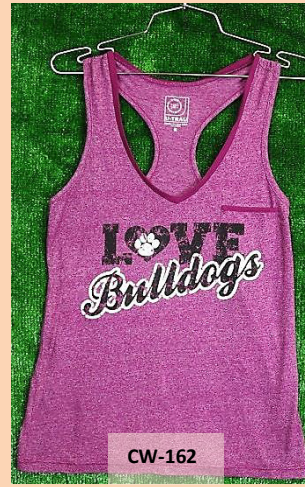

Personalized Screen Prints

Available with any School/Squad/Mascot

- 12 Minimum
- 1 color - \$9.50
- 2 color - \$15.50
- 3 color - \$21.00

CW-169

CW-170

CW-159

CW-162

CW-171